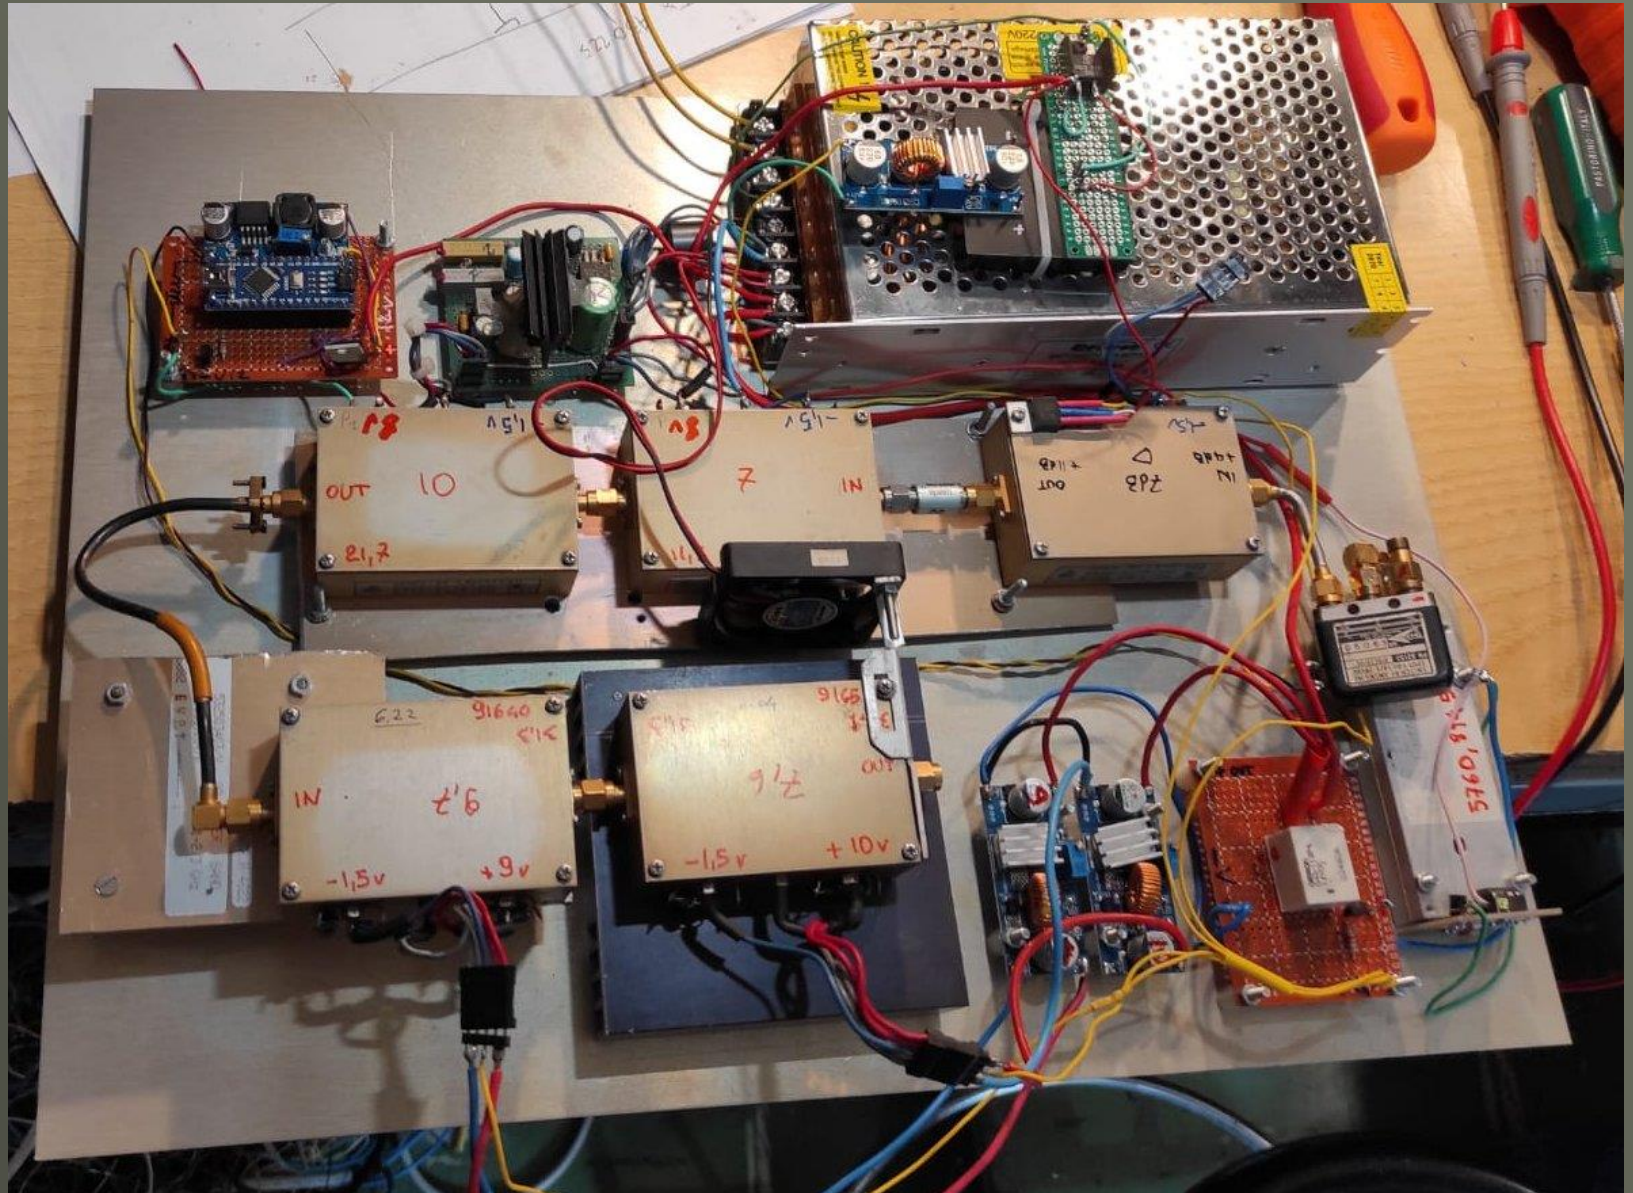

Beacon IQ6MW/B