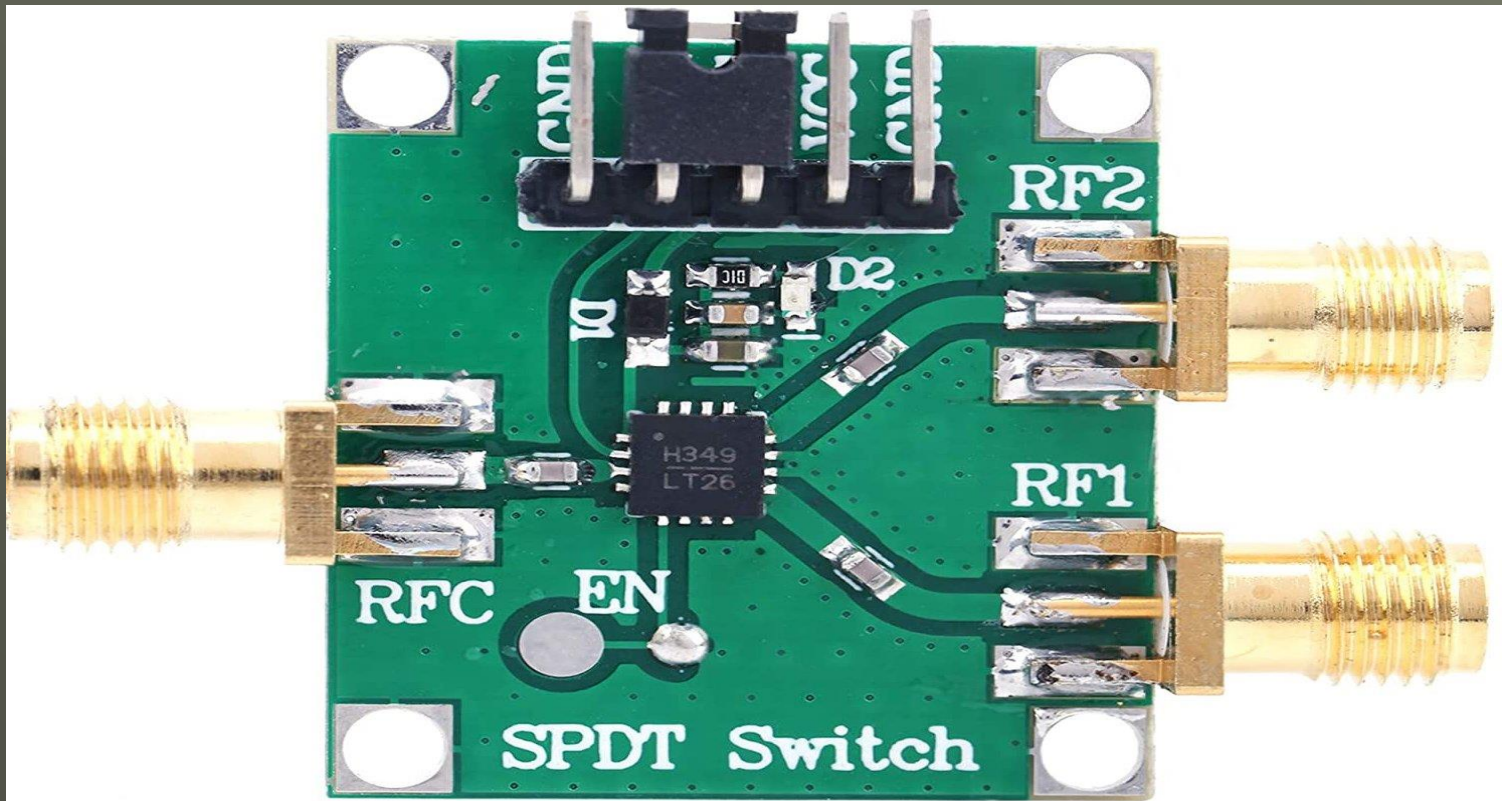

Beacon IQ6MW/B

Beacon o Radiofaro

Beacon IQ6MW/B

- Cos'è un Beacon?
- Perché un Beacon?
- Quale bande?

Beacon IQ6MW/B

Schema a blocchi di un Beacon

Beacon IQ6MW/B

Beacon IQ6MW/B

Beacon IQ6MW/B

Beacon IQ6MW/B

Beacon IQ6MW/B

Beacon IQ6MW/B

Beacon IQ6MW/B

Beacon IQ6MW/B

IW6ATU

- Home
- Beacons
- TodaySpots
- My beacons
- Watch list
- Spot beacon
- Downloads
- Profile
- Admin
- Contact
- UKuG Home
- Links
- LocatorFind
- Credits
- FAQ
- e-Privacy
- Log off

© UK Microwave Group

BEACONSPOT.uk

Beacon map for 144 MHz - 146 MHz

Click on any beacon marker for info. The marker colour shows the status:-
Operational, Online off spec, Offline, Planned, or ? Uncertain..

It has been heard by G4LOH in locator IO70JC09 for an ODX of 1594km.
It is 8km from IW6ATU in JN63QN, and the bearing to the beacon is 55.4 degrees.

You may [View](#) OR [Update](#) data for IQ6MW, OR View spots as a [Beacon Spot Map](#), OR List the last 50 spots for this [Band](#).
To access ALL spots for this beacon, rather than just the last 50, use [Downloads](#) from the menu.