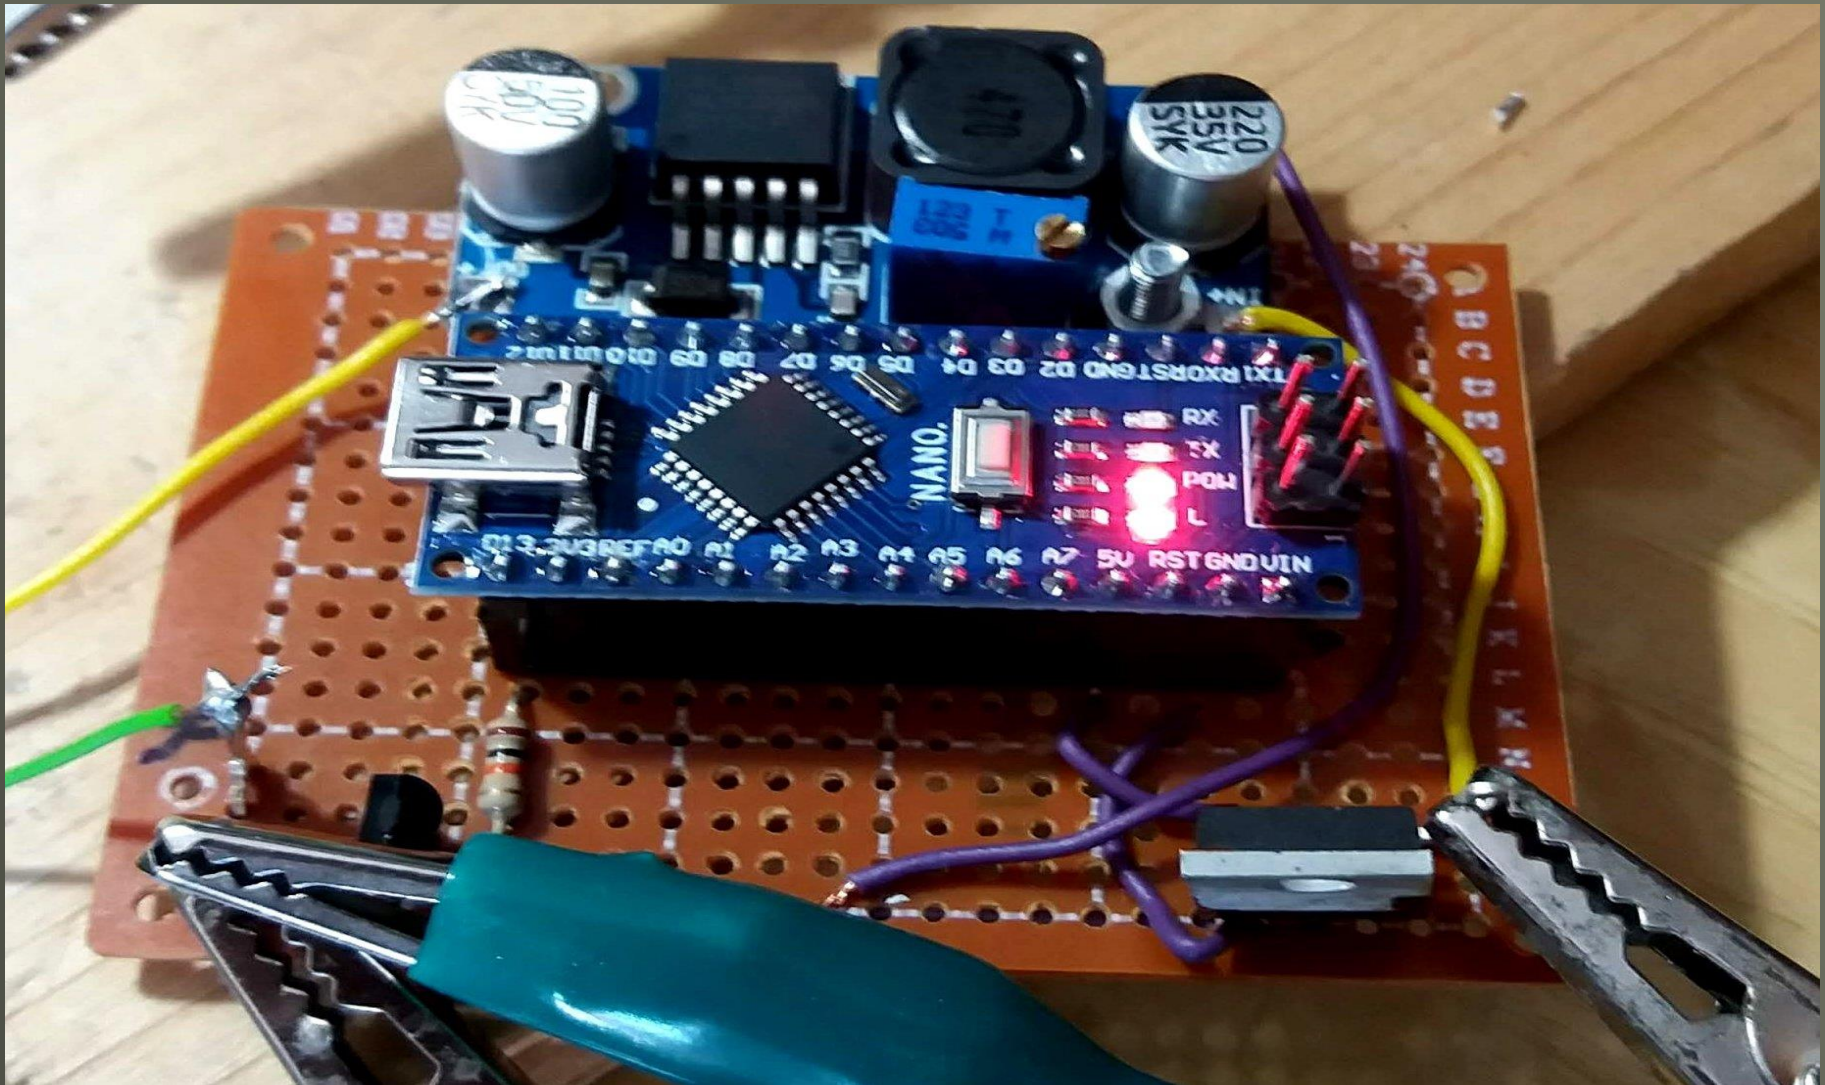

Beacon IQ6MW/B

Beacon o Radiofaro

Beacon IQ6MW/B

- Cos'è un Beacon?
- Perché un Beacon?
- Quale bande?

Beacon IQ6MW/B

Schema a blocchi di un Beacon

Beacon IQ6MW/B

Beacon IQ6MW/B

Beacon IQ6MW/B

Beacon IQ6MW/B

Beacon IQ6MW/B

Beacon IQ6MW/B

Beacon IQ6MW/B

Beacon IQ6MW/B

IW6ATU

- Home
- Beacons
- TodaySpots
- My beacons
- Watch list
- Spot beacon
- Downloads
- Profile
- Admin
- Contact
- UKuG Home
- Links
- LocatorFind
- Credits
- FAQ
- e-Privacy
- Log off

© UK Microwave Group

BEACONSPOT.uk

Beacon map for 144 MHz - 146 MHz

Click on any beacon marker for info. The marker colour shows the status:-
Operational, Online off spec, Offline, Planned, or ? Uncertain..