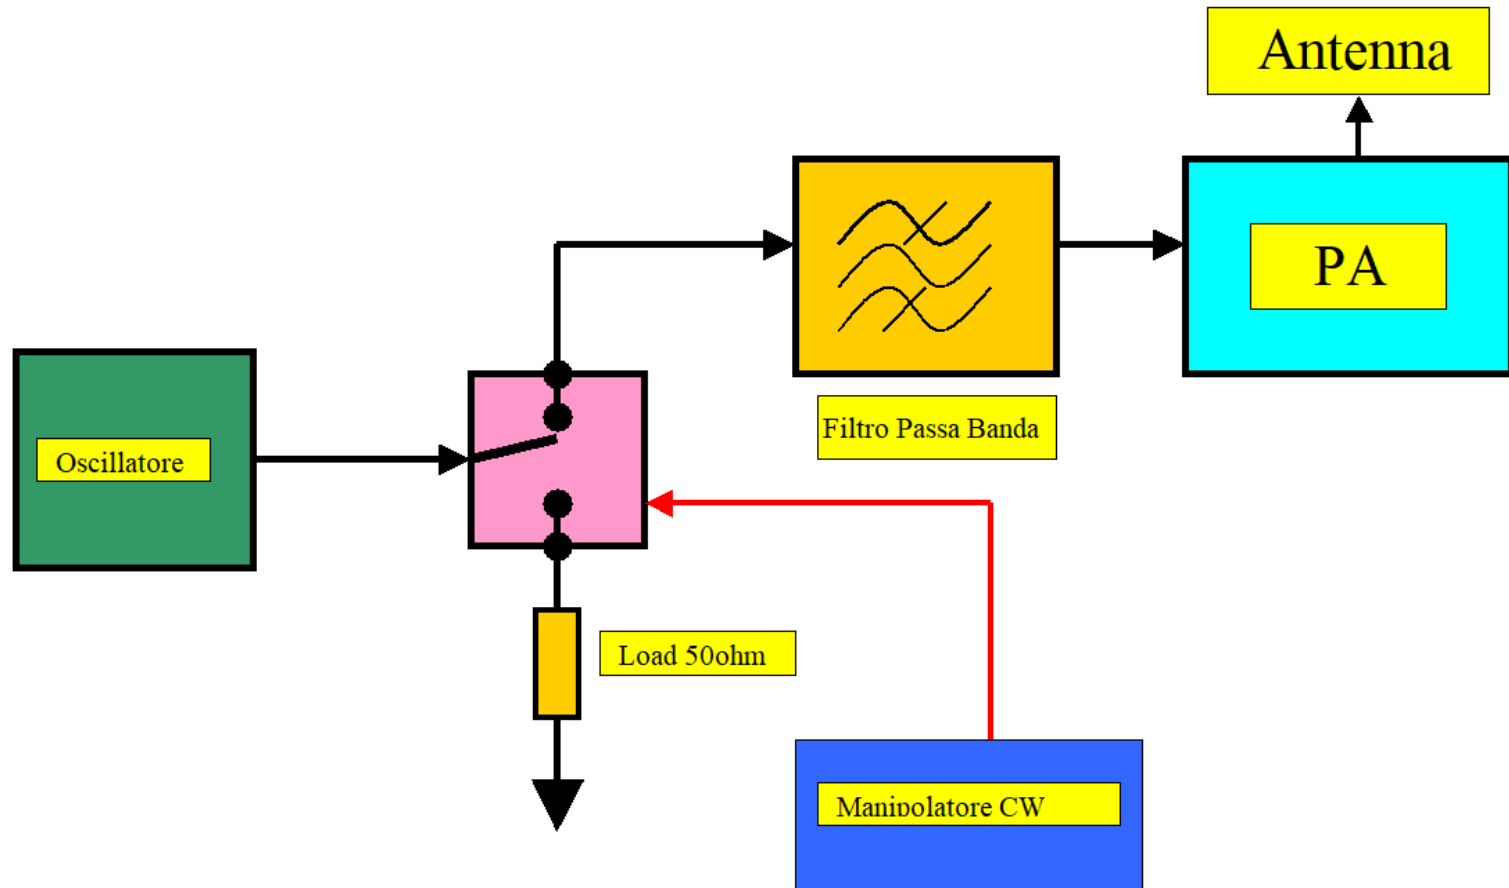

Beacon IQ6MW/B

Beacon o Radiofaro

Beacon IQ6MW/B

- Cos'è un Beacon?
- Perché un Beacon?
- Quale bande?

Beacon IQ6MW/B

Schema a blocchi di un Beacon

Beacon IQ6MW/B

Beacon IQ6MW/B

Beacon IQ6MW/B

Beacon IQ6MW/B

Beacon IQ6MW/B

Beacon IQ6MW/B

Beacon IQ6MW/B

Beacon IQ6MW/B

IW6ATU

- Home
- Beacons
- TodaySpots
- My beacons
- Watch list
- Spot beacon
- Downloads
- Profile
- Admin
- Contact
- UKuG Home
- Links
- LocatorFind
- Credits
- FAQ
- e-Privacy
- Log off

© UK Microwave Group

BEACONSPOT.uk

Beacon map for 144 MHz - 146 MHz

Click on any beacon marker for info. The marker colour shows the status:-
Operational, Online off spec, Offline, Planned, or ? Uncertain..

It has been heard by G4LOH in locator IO70JC09 for an ODX of 1594km.
It is 8km from IW6ATU in JN63QN, and the bearing to the beacon is 55.4 degrees.

You may [View](#) OR [Update](#) data for IQ6MW, OR View spots as a [Beacon Spot Map](#), OR List the last 50 spots for this [Band](#).
To access ALL spots for this beacon, rather than just the last 50, use [Downloads](#) from the menu.